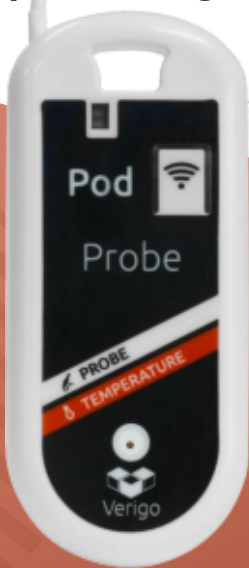

# POD Probe-80

## Bluetooth Data Logger

The Data Logger POD records and transmits Temperature data wirelessly (via 3G), via smartphones or tablets. As it is Bluetooth, it does not require cables or interfaces!

Just download the App for Android or iOS to schedule and retrieve graphical reports, including statistical summaries and Geopositioning.

- EXTERNAL PROBE WITH 2 METERS
- HANDLE FOR FIXING
- INDICATOR LED
- FRONT BUTTON

- (89 MM X Ø 3.18 MM)
- SPIKE TIP

# POD Probe-80

The POD Probe-80 model is supplied with a pointed probe, incorporated in the Data Logger and with an external cable of 2 meters in length. It is ideal for use on Dry Ice.

The user can customize the Data Logger POD for each monitoring session by entering information about its operation, MIN and MAX limits and other settings.