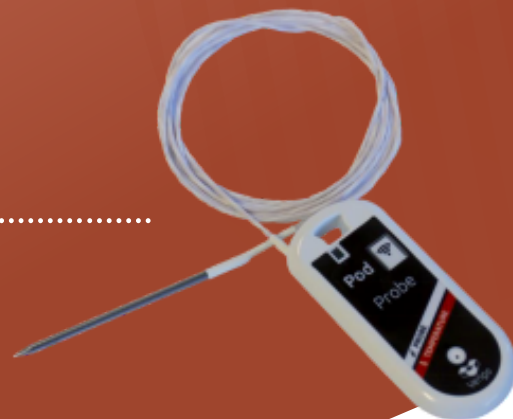

## Bluetooth Data Logger

The Data Logger POD records and transmits Temperature data wirelessly (via 3G), via smartphones or tablets. As it is Bluetooth, it does not require cables or interfaces!

Just download the App for Android or iOS to schedule and retrieve graphical reports, including statistical summaries and Geopositioning.

- EXTERNAL PROBE WITH 2 METERS
- HANDLE FOR FIXING
- INDICATOR LED
- FRONT BUTTON

- (89 MM X Ø 3.18 MM)
- SPIKE TIP

# POD Probe-80

The POD Probe-80 model is supplied with a pointed probe, incorporated in the Data Logger and with an external cable of 2 meters in length. It is ideal for use on Dry Ice.

The user can customize the Data Logger POD for each monitoring session by entering information about its operation, MIN and MAX limits and other settings.